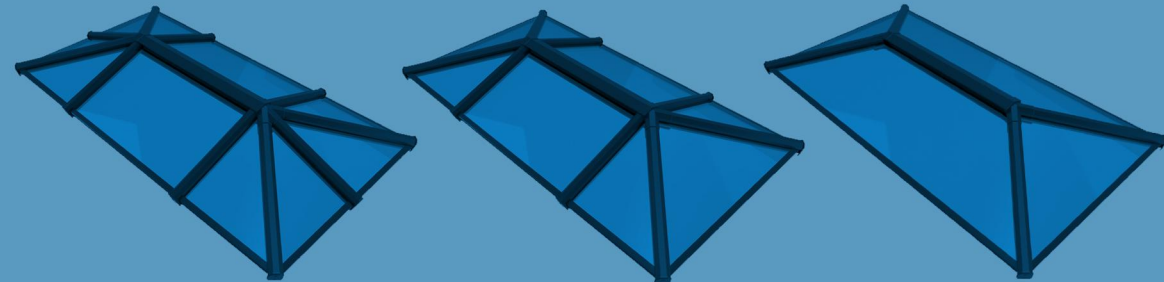

Contemporary Design

Max 1500mm x 3000mm

Ext. Size

AVAILABLE IN ANY RAL COLOUR!