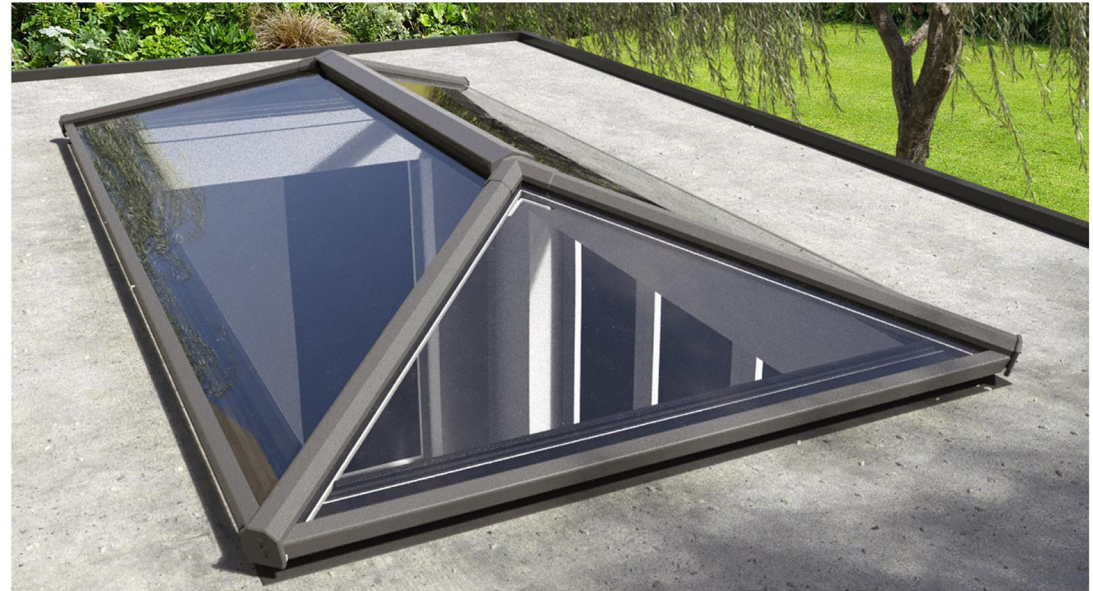

BESPOKE SLIMLINE
LANTERN

STYLISH CONTEMPORARY
PERFORMANCE

A BETTER LANTERN ROOF

The purpose-designed slimline aluminium lantern roof system is discreet yet stylish. The lantern allows light to flood into your home's interior, the ideal modern lantern solution, coupling sleek contemporary looks with truly outstanding performance.

Designed from the ground up around an innovative thermally broken system, the lantern provides excellent thermal performance - keeping cool in the summer and warm in the winter - while delivering the architectural refinement you'd expect of a high-end aluminium lantern system.

Whether you are building a new kitchen-diner extension or replacing an existing lantern roof, the slimline lantern will help redefine your home, creating light and airy spaces for you to enjoy.

CREATE LIGHT, AIRY SPACES

SIMPLY BUILT BETTER

Every element of the Slimline Thermal Lantern Roof has been designed to be exceptional. From the low profile 20° pitch that allows us to use purpose designed cappings that keep sightlines to a minimum - and your view of the sky maximised - to the discreet black finish of our perimeter beam, that ensures if you view the lantern from above all you'll see is glass and a discreet shadow line.