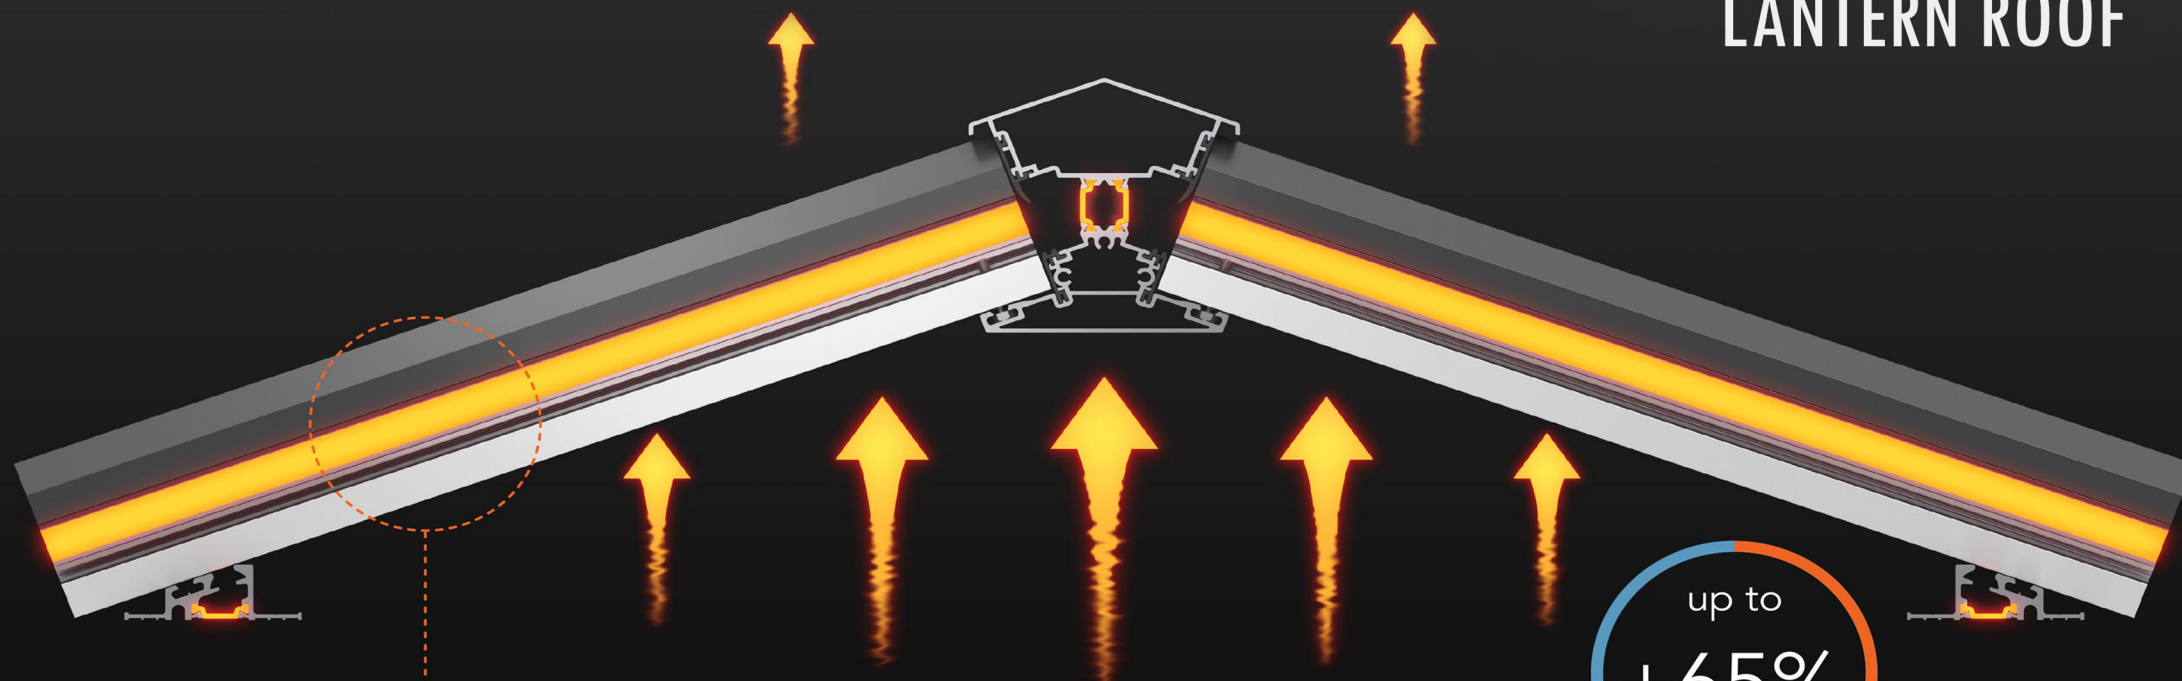

Thermal break technology ensures that the lantern is warm in the winter and cool in the summer. Every element of the roof system has an ultra-low conductive element that separates the inner and outer aluminium skin, helping keep heat transfer down, and heating bills low.

INNOVATIVE FULLY THERMALLY BROKEN LANTERN ROOF

533x

Polyamide nylon, glass composite thermal breaks are 533 times more thermally efficient than aluminium!

up to
+65%

More thermally efficient than
conventional aluminium roof systems