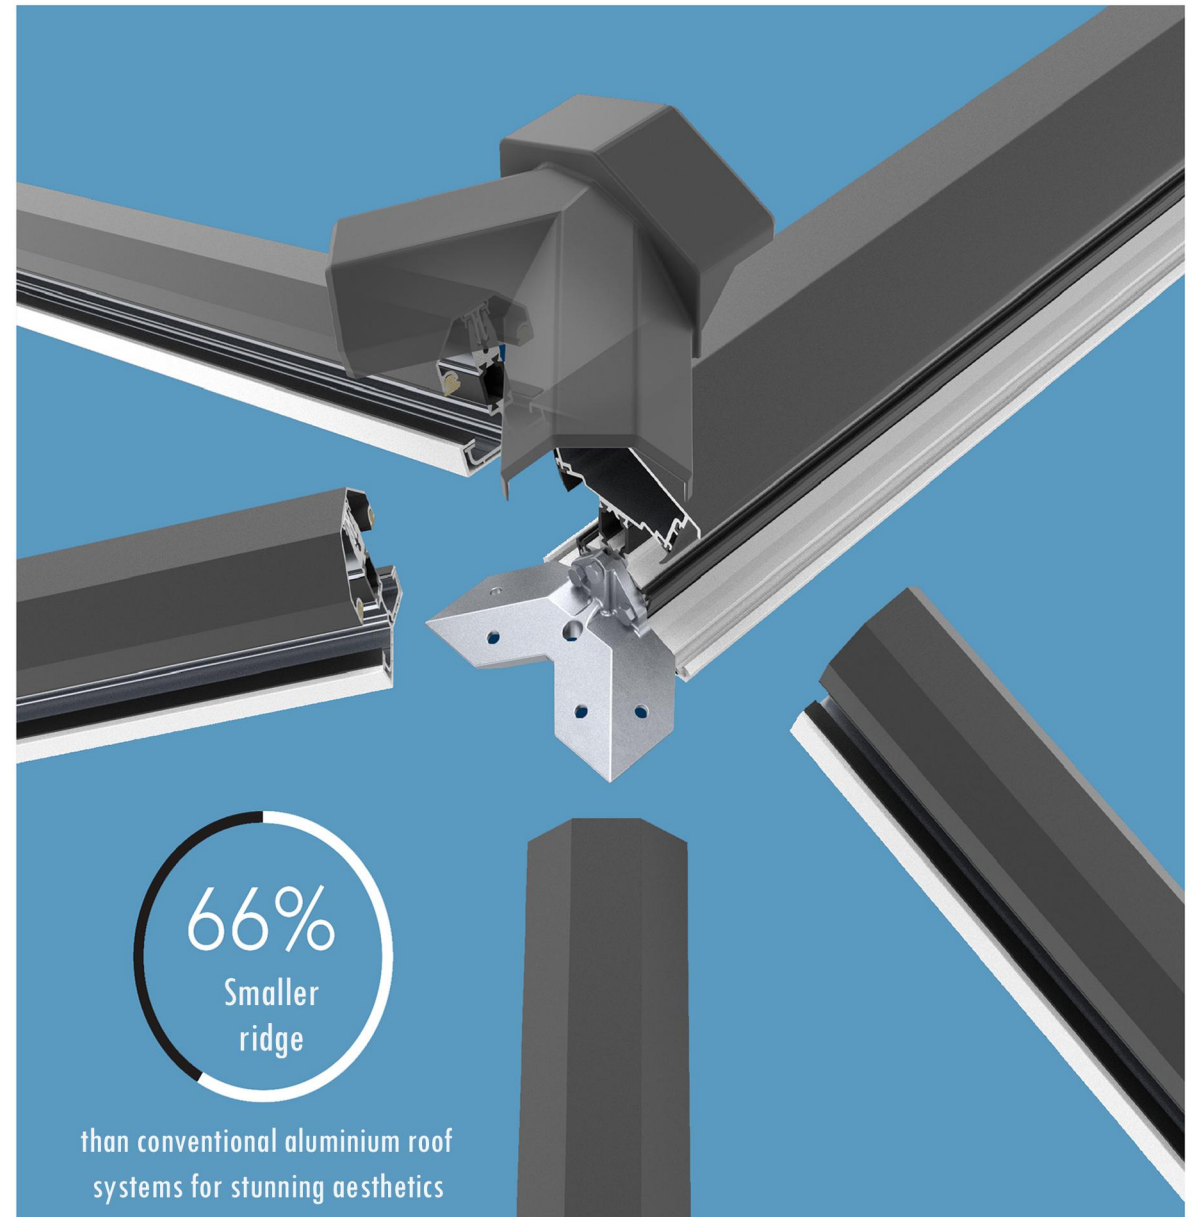

SIMPLY BUILT BETTER

Every element of the Slimline Thermal Lantern Roof has been designed to be exceptional. From the low profile 20° pitch that allows us to use purpose designed cappings that keep sightlines to a minimum - and your view of the sky maximised - to the discreet black finish of our perimeter beam, that ensures if you view the lantern from above all you'll see is glass and a discreet shadow line.

The Slimline Lantern is high-quality British engineering at its best.

PRECISION ENGINEERED QUALITY