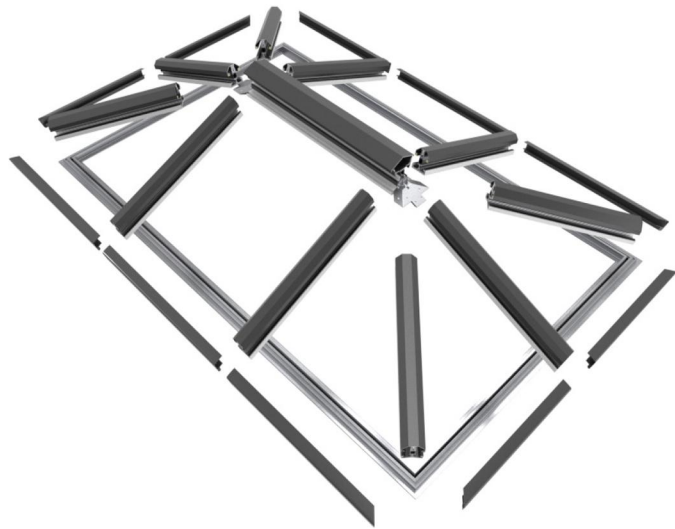

BESPOKE SLIMLINE
LANTERN

STYLISH CONTEMPORARY
PERFORMANCE

A BETTER LANTERN ROOF

The purpose-designed slimline aluminium lantern roof system is discreet yet stylish. The lantern allows light to flood into your home's interior, the ideal modern lantern solution, coupling sleek contemporary looks with truly outstanding performance.

Designed from the ground up around an innovative thermally broken system, the lantern provides excellent thermal performance - keeping cool in the summer and warm in the winter - while delivering the architectural refinement you'd expect of a high-end aluminium lantern system.

SIMPLY BUILT BETTER

Every element of the Slimline Thermal Lantern Roof has been designed to be exceptional. From the low profile 20° pitch that allows us to use purpose designed cappings that keep sightlines to a minimum - and your view of the sky maximised - to the discreet black finish of our perimeter beam, that ensures if you view the lantern from above all you'll see is glass and a discreet shadow line.

The Slimline Lantern is high-quality British engineering at its best.

PRECISION ENGINEERED QUALITY

Thermal break technology ensures that the lantern is warm in the winter and cool in the summer. Every element of the roof system has an ultra-low conductive element that separates the inner and outer aluminium skin, helping keep heat transfer down, and heating bills low.